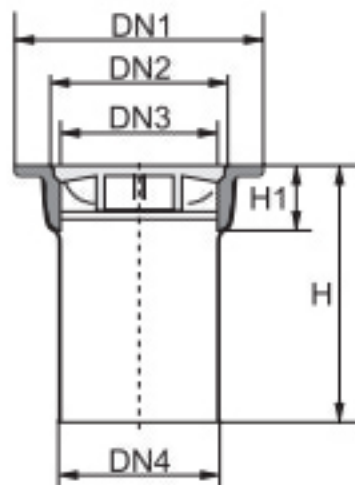

# TL-400 TELESCOPE WITH COVER FOR RCP 425

WITH TELESCOPIC PIPE AND SOLID CAST-IRON COVER

	DN1 [mm]	DN2 [mm]	DN3 [mm]	DN4 [mm]	H [mm]	H1 [mm]	Product no.
B125 - 12.5 t / TL-400	530	418	381	392	625	141	35411
D400 - 40 t / TL-400	530	418	381	392	625	141	35426
D400 - 40 t / TL-400 (with grate)	530	418	381	392	625	141	35425